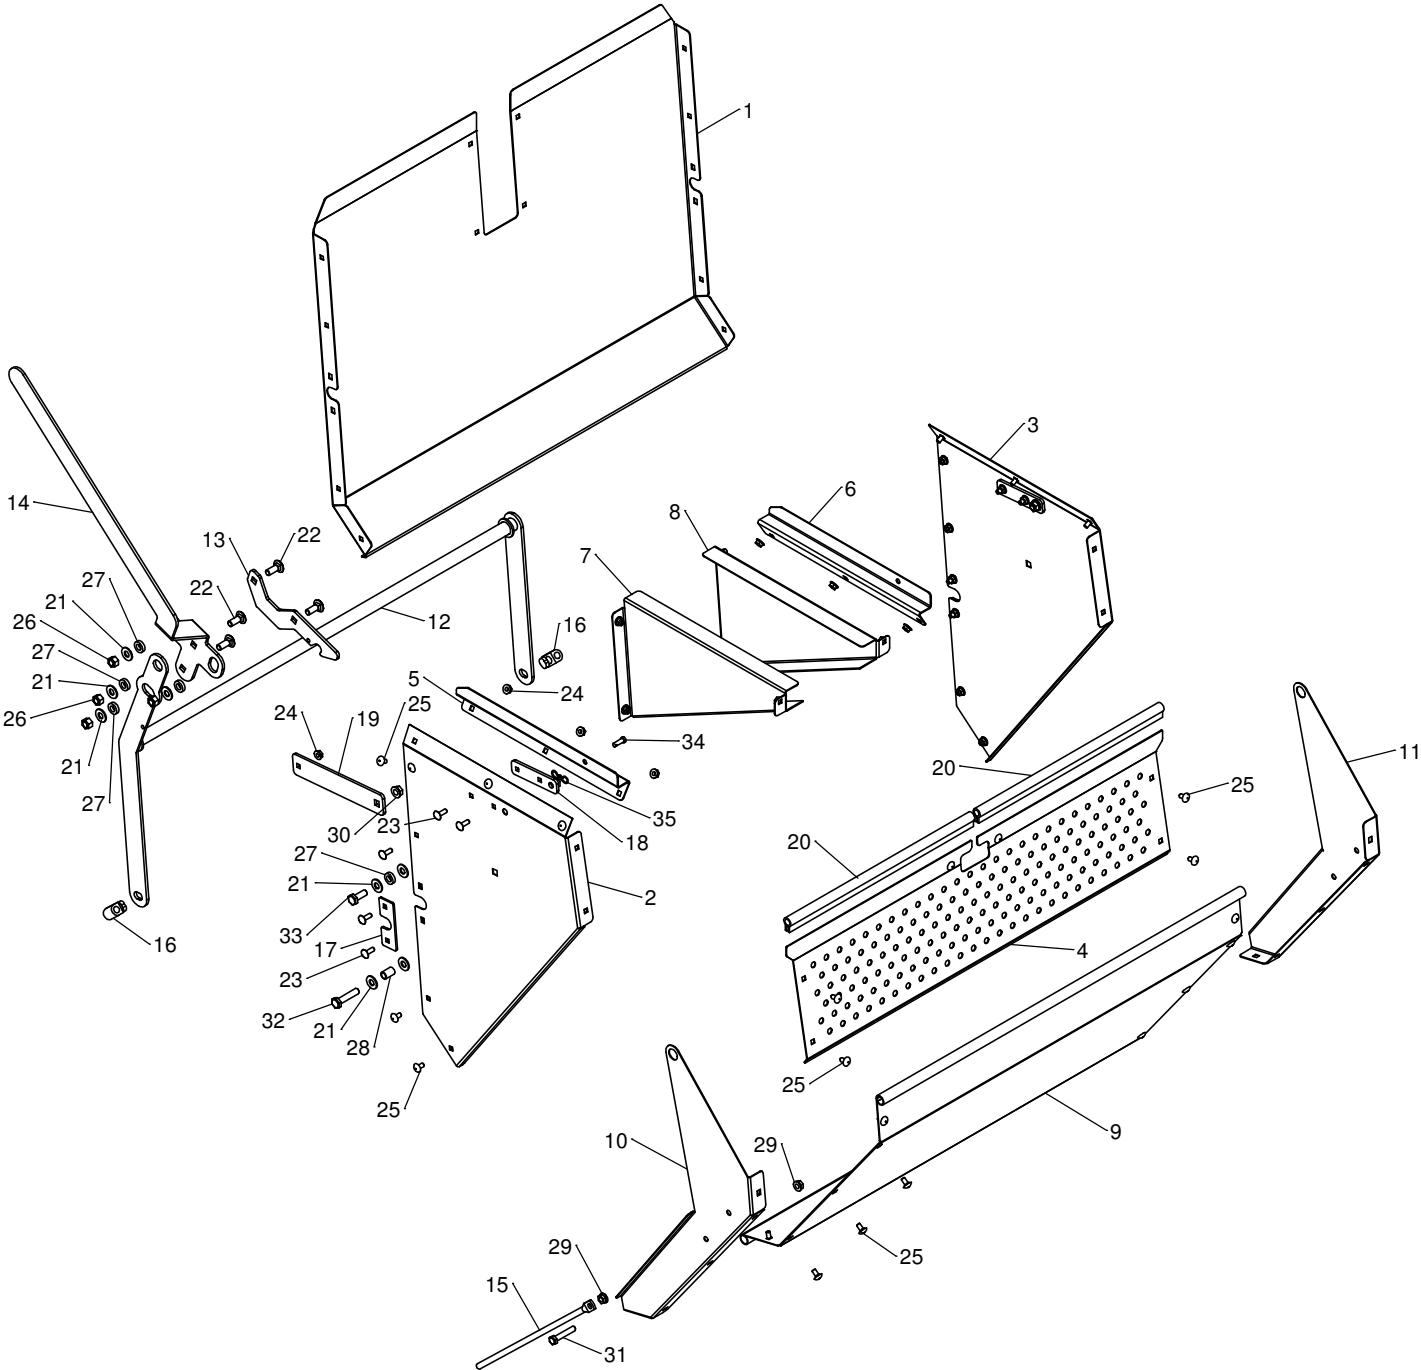

LP77180 - MCS 6 Dump from Seat, MY2021+

LP77180 - MCS 6 Dump from Seat, MY2021+

ITEM NO.	PART NUMBER	DESCRIPTION	QTY.
1	ST48620	Front Sheet 6	1
2	ST48622	Side Sheet LH 6	1
3	ST48623	Side Sheet RH 6	1
4	ST48621	Rear Top 6	1
5	ST48624	Top Z LH 6	1
6	ST48625	Top Z RH 6	1
7	ST48626	Center Brace LH 6	1
8	ST48627	Center Brace RH 6	1
9	ST48143	Tailgate 6,7	1
10	ST48145L	Rear Side LH 6,7	1
11	ST48145R	Rear Side RH 6,7	1
12	ST48309	Lever WA 6	1
13	ST48168	Latch	1
14	ST48310	Handle MCS 6	1
15	ST48161	Lift Rod DFS 6	2
16	ST48174	Trunnion	2
17	ST48110	Tube Brace	2
18	ST48133	Pivot Reinforcement	2
19	ST48173	Latch Brace 14, 6	1
20	ST48179-18	Seal, 18"	2
21	ST65003	3/8 Flat Washer	10
22	ST65013	3/8 x 1 Carriage Bolt	4
23	ST65053	1/4 x 3/4 Carriage Bolt	9
24	ST65073	1/4" Flange Nut	42
25	ST65085	1/4 x 1/2 C.B. Short Neck	33
26	ST65089	3/8 Nylock / Stover Nut	4
27	ST48176	Plastic Washer	6
28	ST43725	Spacer	1
29	ST65008	5/16 Flange Nut	4
30	ST65012	3/8 Flange Nut	3
31	ST65090	5/16 x 1-3/4 Hex Bolt	2
32	ST65091	3/8 x 1-3/4 Hex Bolt	1
33	ST65088	3/8 x 1 Hex Bolt	2
34	ST65283	1/4" x 3/4" Clevis Pin	1
35	ST43624	Small Bowtie Clip	1